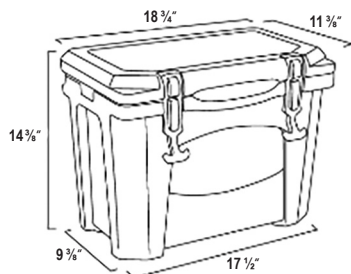

SNOWMOBILERS KNOW COLD GRIZZLY COOLERS HELP THEM KEEP IT

GRIZZLY 15
Holds 5 lbs. of ice with 15 12 oz. cans