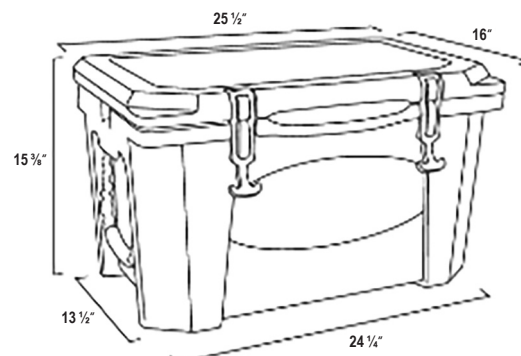

GRIZZLY 40
Holds 10 lbs. of ice with 66 12 oz. cans